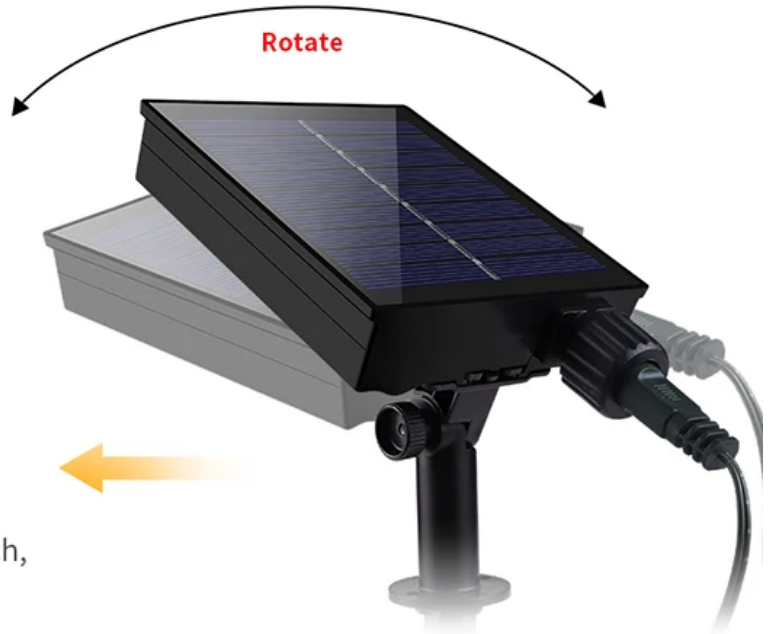

## **IP65**

Kontrola: Panel + Daljinski

Vreme punjenja preko solarne ćelije: 4-6 sati

Vreme rada na solarnji pogon: 14-40 sati

Osam različitih modova rada

Ugradnja na zid ili ubadenjem u zemlju

White

Warm White

Multicolor

- Power on/off
- Lights up (red) to indicate power is on
- 8 lighting modes
- Lights up (alternating red and green) to indicate that the light string is working normally
- Lights up (blue) Indicates solar charging String lights stop working

After installation, you can twist the switch, Freely adjust the angle you want.