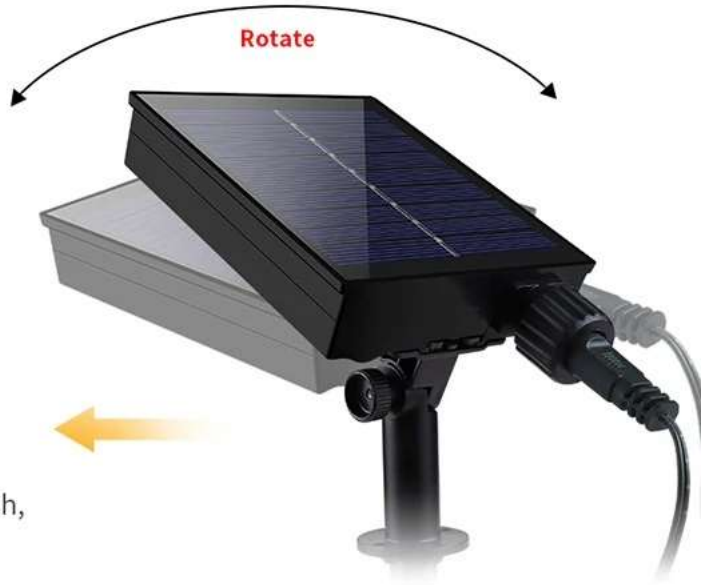

1200mA solar panel

Solar charging during the day,
(This product is in light-sensing mode,
daytime/under light source the lights will go out)

When night falls, it automatically
turn on the lights, No need to pay electricity bill

- Power on/off
- Lights up (red) to indicate power is on
- 8 lighting modes
- Lights up (alternating red and green) to indicate that the light string is working normally
- Lights up (blue) Indicates solar charging String lights stop working

can be adjusted here
 After installation, you can twist the switch,
 Freely adjust the angle you want.

	Product Name: Solar copper wire lamp
	Solar Panel: 1200mA
	Product color: white/warm white/Multicolor
	Product length: 10-20-30-50-100M
	Product surface waterproof
	8 light modes
	*Solar powered, no electricity bills to pay