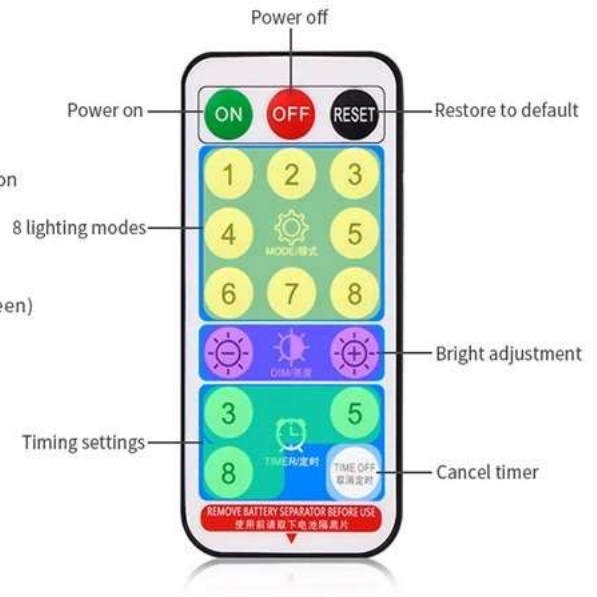

1200mA solar panel

Solar charging during the day,
(This product is in light-sensing mode,
daytime/under light source the lights will go out)

When night falls, it automatically
turn on the lights, No need to pay electricity bill

- Power on/off
- Lights up (red) to indicate power is on
- 8 lighting modes
- Lights up (alternating red and green) to indicate that the light string is working normally
- Lights up (blue) Indicates solar charging String lights stop working

can be adjusted here
 After installation, you can twist the switch,
 Freely adjust the angle you want.

	Product Name: Solar copper wire lamp
	Solar Panel: 1200mA
	Product color: white/warm white/Multicolor
	Product length: 10-20-30-50-100M
	Product surface waterproof
	8 light modes
	*Solar powered, no electricity bills to pay