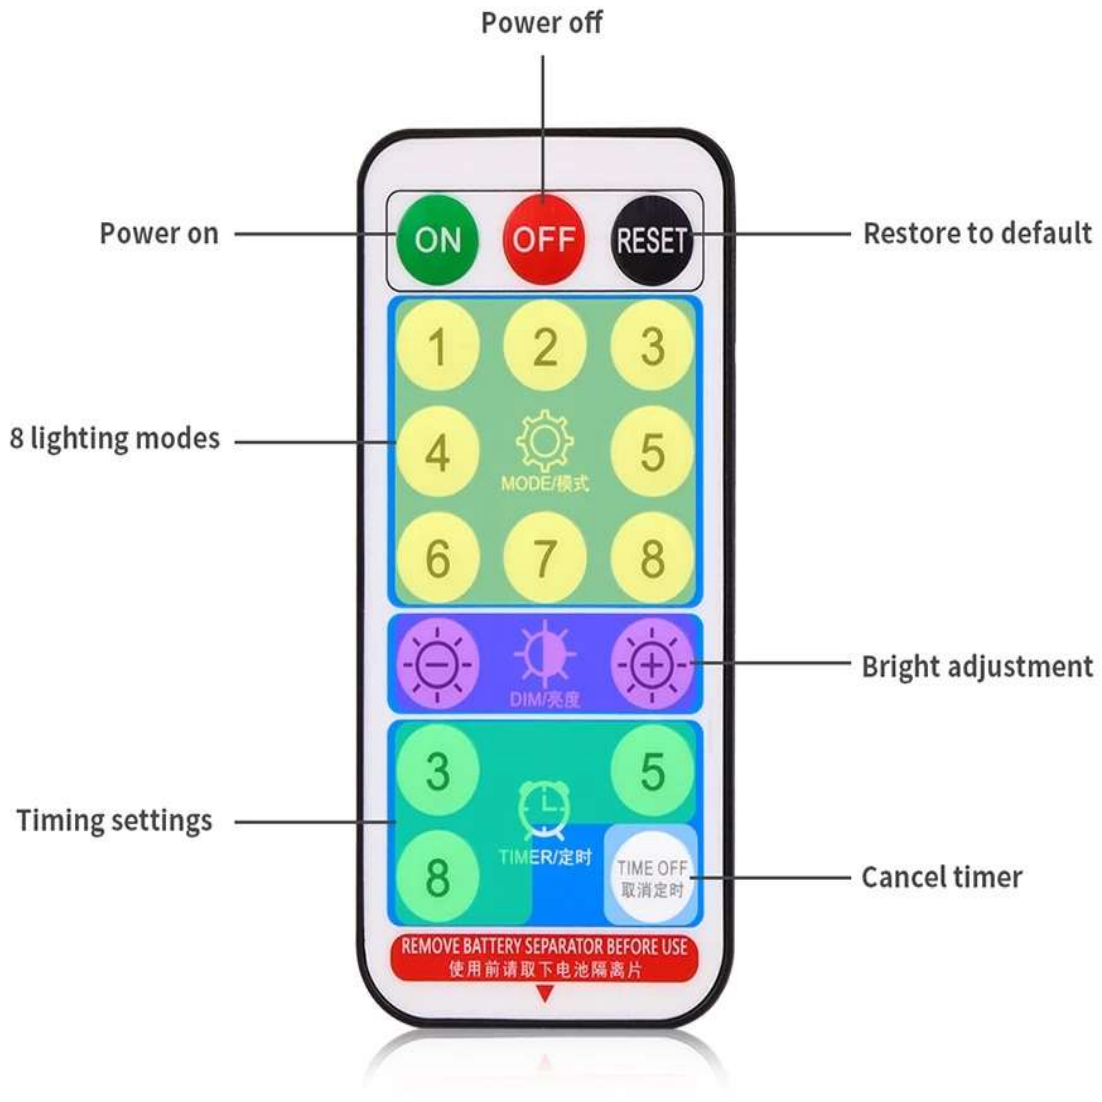

## Product parameter

Product name: Solar copper wire light string
Product length: 10-20-30-50-100M
Lighting modes: 8 lighting modes
Product color: warm white
Solar Panel: 1200mA

# 1200mA solar panel

When night falls, it automatically turn on the lights, No need to pay electricity bill

Solar charging during the day,  
(This product is in light-sensing mode,  
daytime/under light source the lights will go out)

Automatic  
Open

Automatic  
Closure

- Power on/off
- Lights up (red) to indicate power is on
- 8 lighting modes
- Lights up (alternating red and green) to indicate that the light string is working normally
- Lights up (blue) Indicates solar charging String lights stop working

**can be adjusted here**

After installation, you can twist the switch,  
Freely adjust the angle you want.