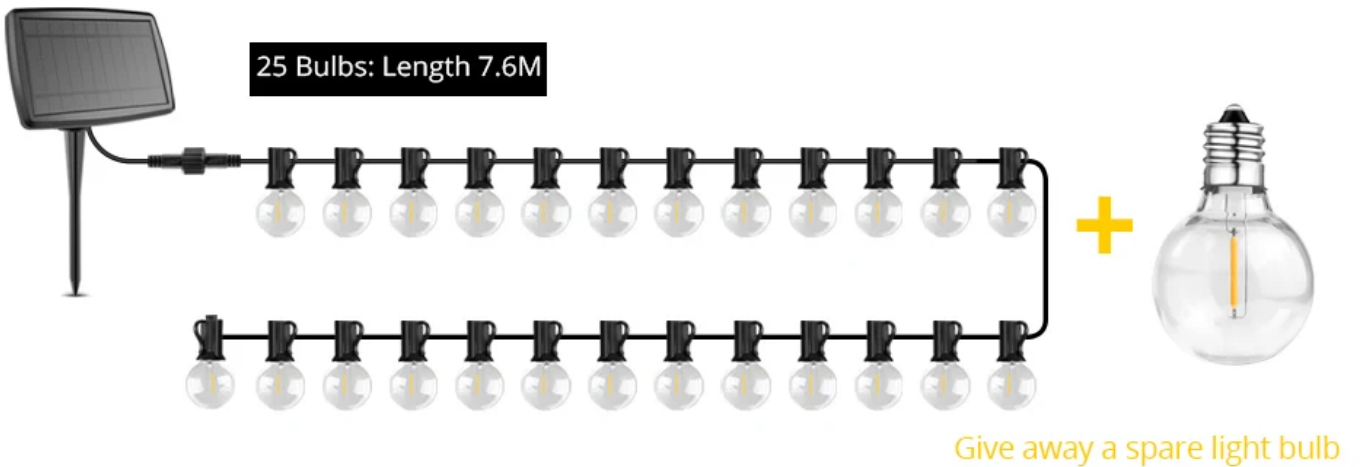

- 1.Type:Solar LED String Lights G40 Bulb
- 2.Length: 5M/6.5M/7.5M
- 3.LED Quantity: 10Pcs/12PCS/25PCS
- 4.Light Color: Warm White (G40 E12 LED Bulb)
- 5.Battery: built-in 18650 Li battery.
- 6.Charging time: 6-8hours
- 7.Working time: 10-14 hours, total working time more than 10,000 hours
- 8.Lighting mode: 4 working modes [constant light mode, slow flash mode, fast flash mode, intermittent fast flash]
- 9.Battery: 3.7V 2200maH(10 Bulbs/12 Bulbs); 3.7V 4400maH (25 Bulbs).
- 10.Solar panel: 5.5V,270mah,1.5W (10 Bulbs/12 Bulbs); 5.5V,540mah,3W (25 Bulbs).
- 11.Life time: 10000h
- 12.Control method: light Control (Work at Night light or Dark only)

IP65 CLASS WATERPROOF

Sun Proof

Water Proof

Freeze Proof

Wind Proof

4 Changing modes

Always Bright

Slow Flash